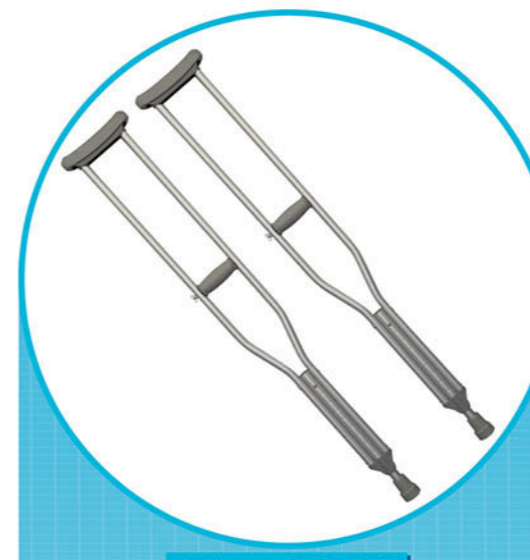

MFTG819

Features

- The frame is made of high-strength carbon steel, which is sturdy and durable.
- The rear wheels feature wire-spoke hubs, ensuring stable weighing and no deformation.
- The armrest can be flipped up, making side entry easier.
- The headrest is detachable and the backrest can be laid flat.
- Adjustable footrest height, suitable for users of different heights.
- The product is foldable, enabling easier use and portability.

Axillary Crutch MF6501

Features

- The height-adjustable, ergonomic underarm supports and handles enhance comfort, effectively reducing underarm pressure for easier use.
- Crafted from high-quality metal materials with non-slip and wear-resistant foot pads, it features a stable structure ensuring safety and reliability.

- Made of lightweight aluminum alloy, it is sturdy and has strong load-bearing capacity.
- Equipped with adjustable leg tubes, which can adapt to different heights and effectively reduce hand pressure.
- Non-slip rubber foot pads at the bottom ensure stability and safety during walking.

Elbow Crutch MF6701

Technical Parameter

Model	MF6701
Material	Aluminium alloy
Adjustable Height	Lower branch with 10 adjustable holes, upper branch with 4 adjustable holes
Axle Support Grip	Grey plastic fixed elbow rest, grey high-density foam φ22 handle
Rubber Pad	Gray 19TPR crutch foot pad
Adjustable Handle Height	770~1100mm
Adjustable Height for Elbow Rest	200~275mm
Packing list(W*D*H)	940*320*310mm(20pcs/box)
Gross Weight	12kg