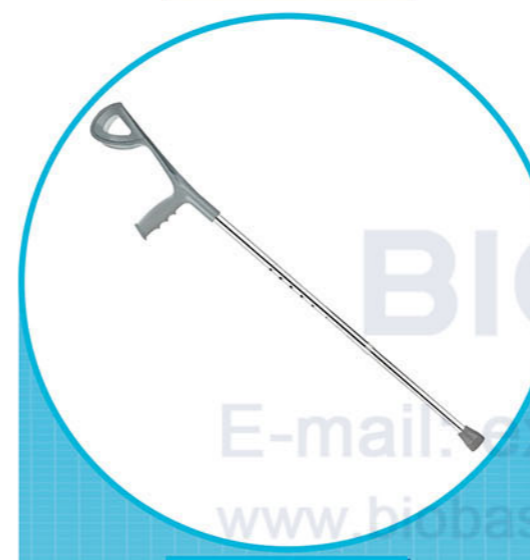

Elbow Crutch MF6702

Features

- Made of lightweight aluminum alloy, it is sturdy and has strong load-bearing capacity.
- Equipped with adjustable leg tubes, which can adapt to different heights and effectively reduce hand pressure.
- Non-slip rubber foot pads at the bottom ensure stability and safety during walking.

Technical Parameter

Model	MF6702
Material	Aluminium alloy
Adjustable Height	Lower branch with 10 adjustable holes
Axle Support Grip	Grey plastic fixed elbow rest, grey high-density foam φ22 handle
Rubber Pad	Gray 19TPR crutch foot pad
Adjustable Handle Height	770~1100mm
Packing list(W*D*H)	1210*280*290mm(20pcs/box)
Gross Weight	12kg